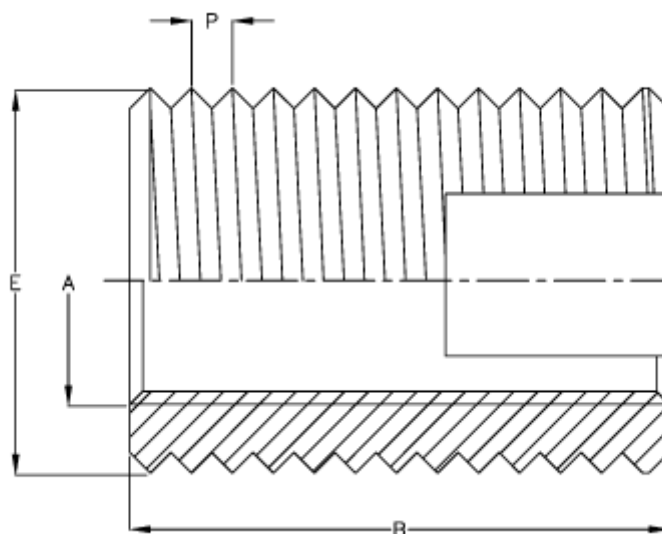

Data Sheet

Article number: 12303000035800
Description: KLEE-coil 303 000 035.800
M3,5 Brass

Measures

Female thread A	= M3,5
Length B	= 6
Male thread E	= 5.0
Min hole depth blind hole	= 8
Recommended bore diameter (hard mat.)	= 4.6 to 4.7
Recommended bore diameter (soft mat.)	= 4.5 to 4.6
Thread pitch P	= 1.00
Type	= 303 0 035..